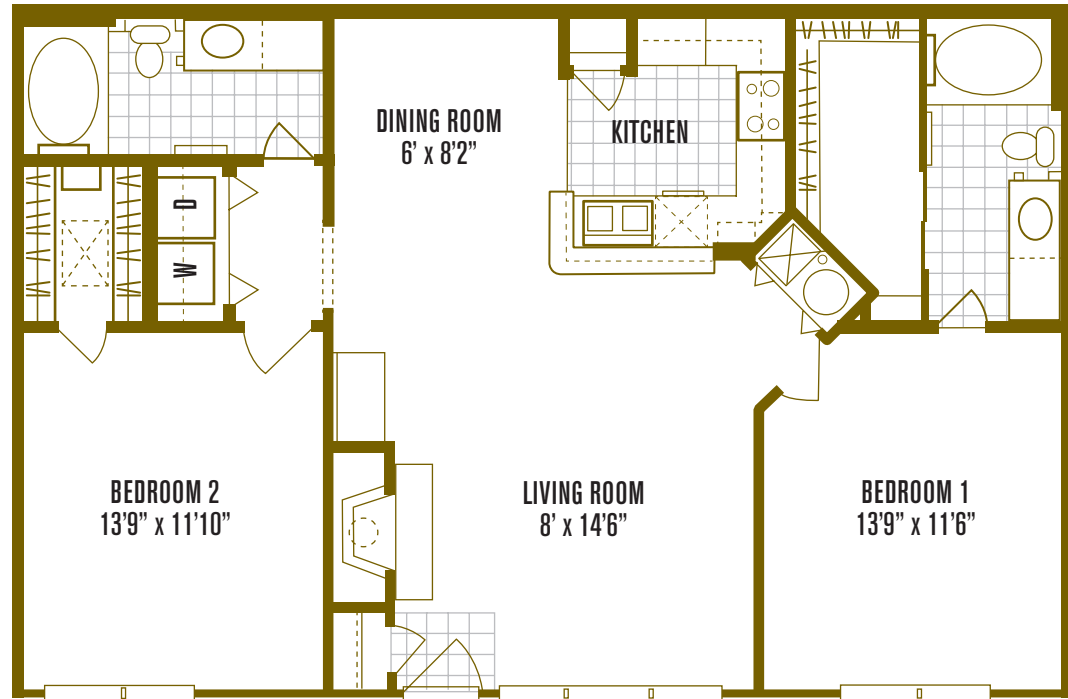

**THE VINTAGE
AT SOUTH MEADOWS**
APARTMENT HOMES

1001 South Meadows Parkway
Reno, NV 89511

p: 775.850.4700 | f: 775.850.4710

www.ExperienceTheVintage.com

Featuring an abundance of large windows, a fireplace, gourmet kitchen, oversized closets and full-size washer and dryer— this two bedroom floorplan exudes charm.

residence 6

2 Bedrooms | 2 Bathrooms | 1,134 sq. ft.

notes: _____

All room dimensions and square footages are approximate.