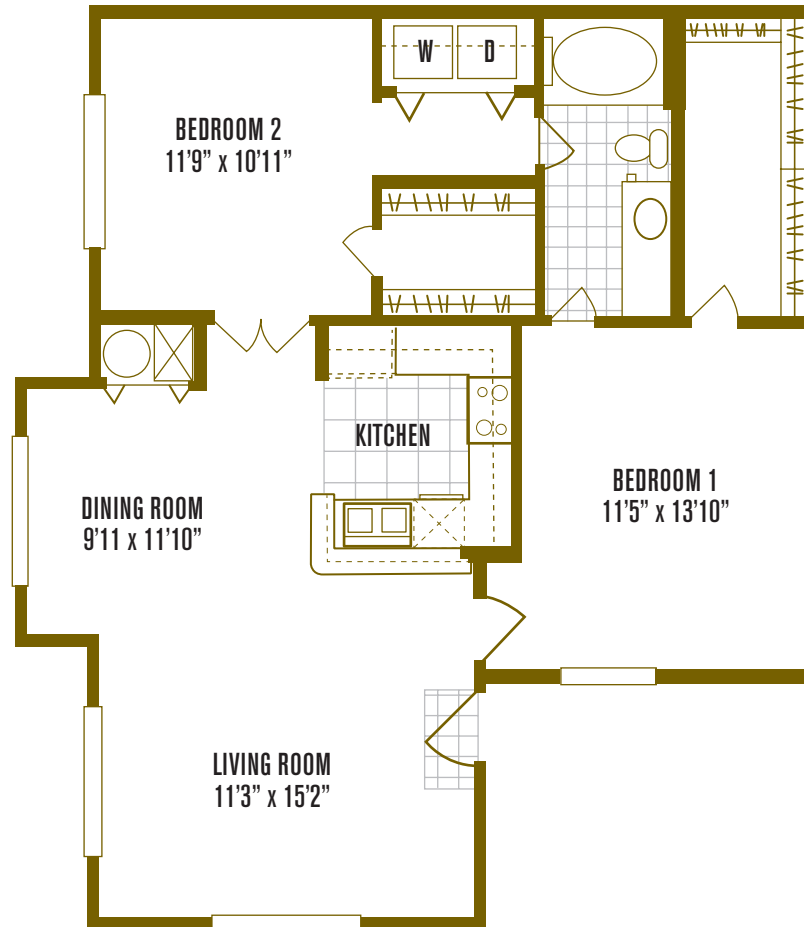

# residence 3

2 Bedrooms | 1 Bathroom | 993 sq. ft.

notes: \_\_\_\_\_  
\_\_\_\_\_  
\_\_\_\_\_  
\_\_\_\_\_

All room dimensions and square footages are approximate.