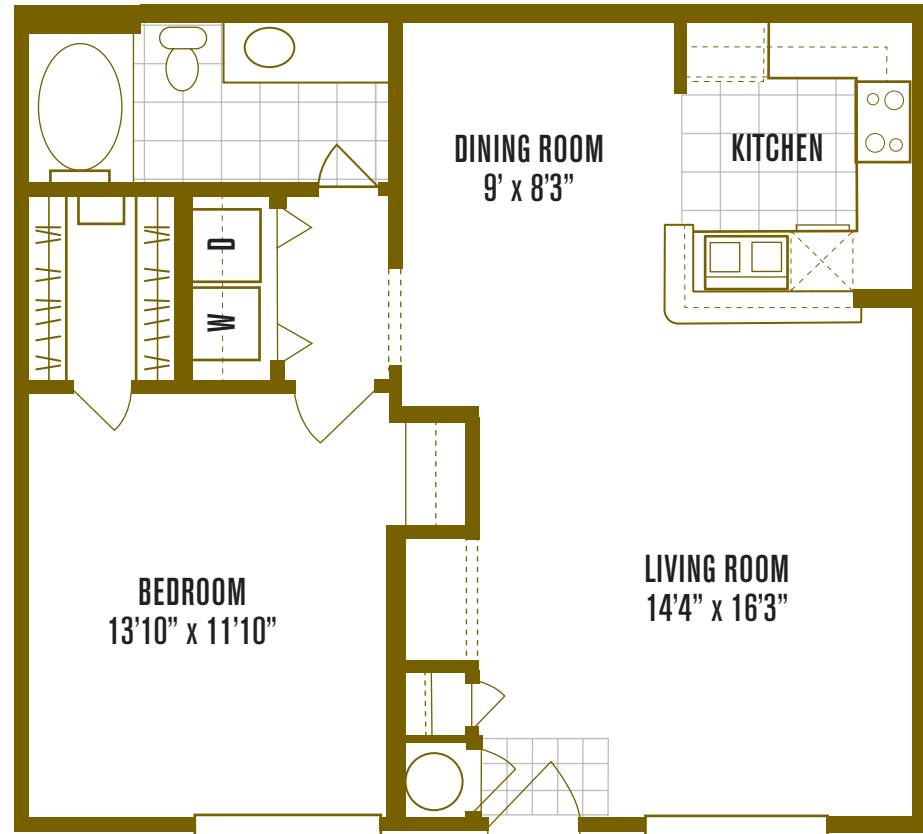

## residence 2

1 Bedroom | 1 Bathroom | 810 sq. ft.

notes: \_\_\_\_\_  
\_\_\_\_\_  
\_\_\_\_\_  
\_\_\_\_\_

All room dimensions and square footages are approximate.